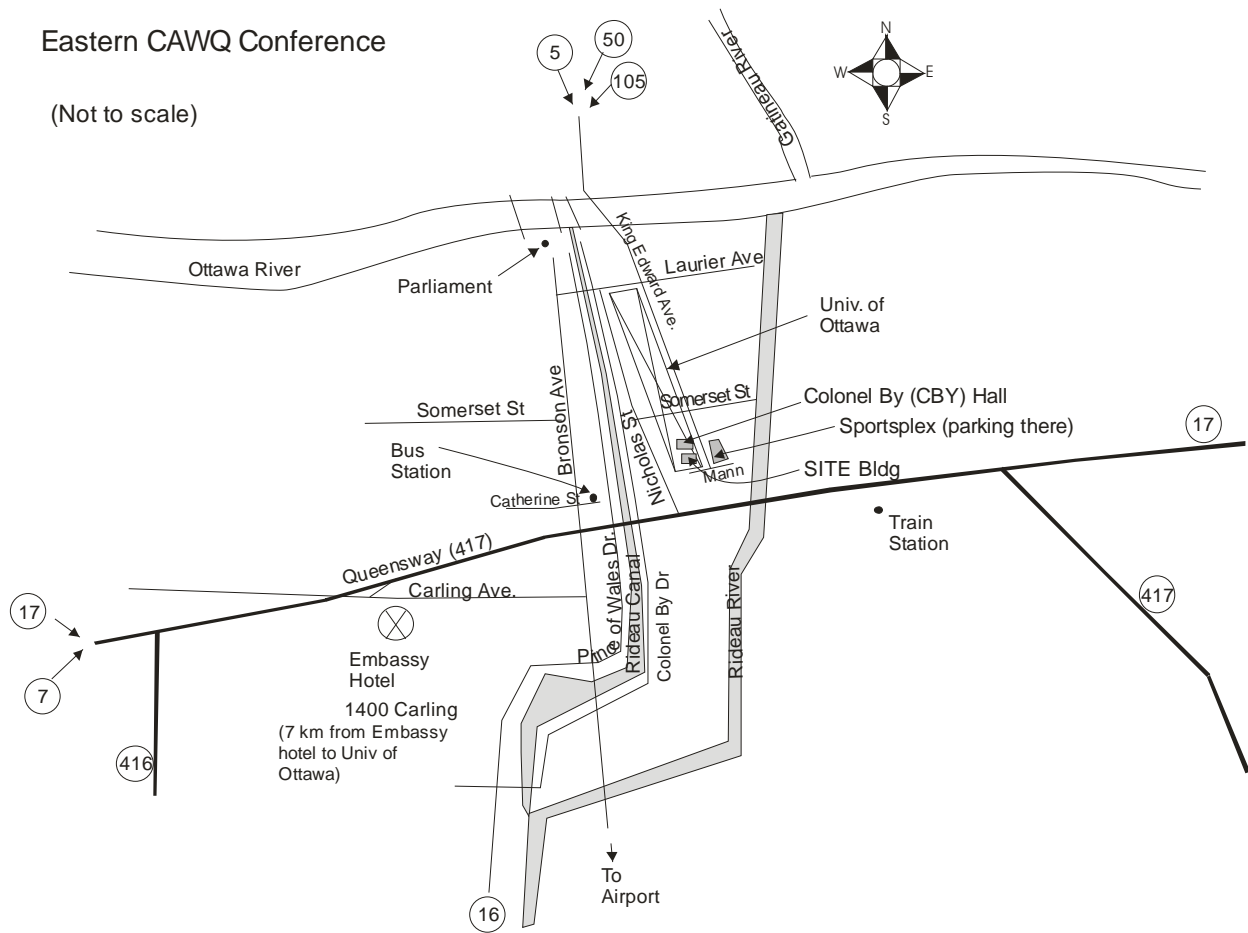

MAP FOR 25TH EASTERN CAWQ CONFERENCE

CARTE POUR 25^E CONGRÈS RÉGIONAL DE L'EST DU CANADA DE L'ACQE

Eastern CAWQ Conference

(Not to scale)

Location Addresses

Visit <http://www.uottawa.ca/maps/> for the campus map for detailed campus maps.

A map of the rooms and registration area will be provided in the conference package.

Registration: University of Ottawa SITE (School of Information Technology) entrance foyer, 800 King Edward Ave.

Hotel: Embassy West hotel, 1400 Carling, Ottawa. The Embassy West hotel is about 7 km from Colonel By Hall and the SITE building at the University of Ottawa.

Conference: SITE building, 800 King Edward Ave. Rooms 0130, 0131, and 2060 and CBY D113A. The Colonel By building is adjacent to the SITE building and they are connected by an enclosed walkway.

Poster session: SITE entrance foyer, 800 King Edward Ave.

Indoor paid parking is available at the two locations below. Street parking in the vicinity of the campus is limited to one or three hours.

Sports Complex, 801 King Edward St. (entrance is from Mann Ave); proceed to the south end of King Edward, turn left onto Mann and take the first entrance. The Sports Complex is across the street from the SITE and Colonel By buildings.