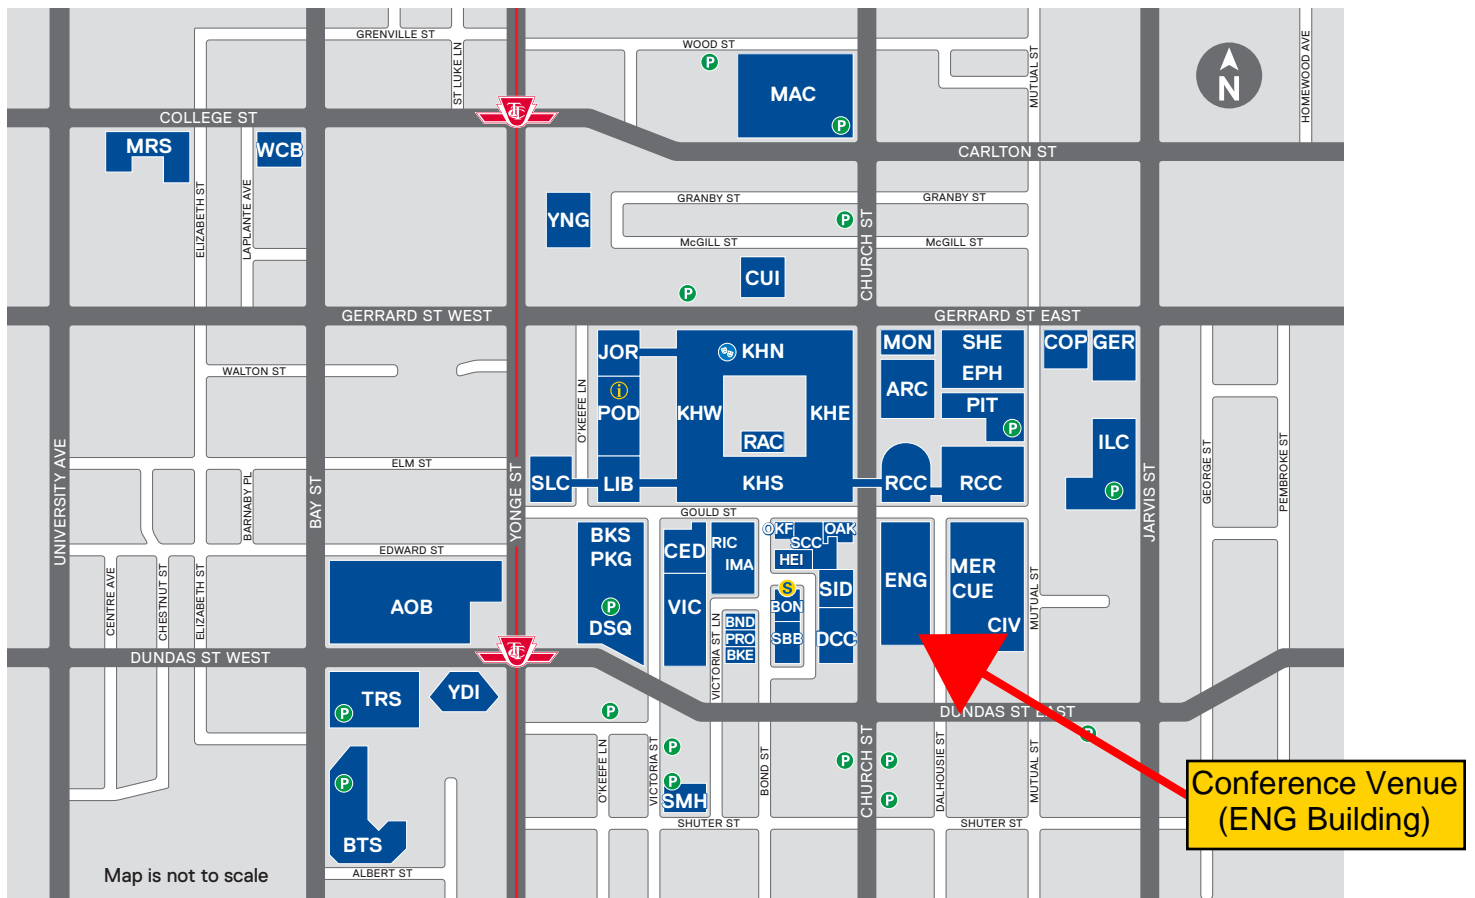

Ryerson University Campus Map

AOB Atrium on Bay 20 Dundas St West	ENG George Vari Engineering and Computing Centre 245 Church Street	MAC Mattamy Athletic Centre 50 Carlton Street	SCC Student Campus Centre 55 Gould Street
ARC Architecture Building 325 Church Street	EPH Eric Palin Hall 87 Gerrard St East	MER Merchandise Building 159 Dalhousie Street	SHE Sally Horsfall Eaton Centre for Studies in Community Health 99 Gerrard St East
BKE 110 Bond Street	GER Research / Graduate Studies 111 Gerrard St East	MON Civil Engineering Building 341 Church Street	SID School of Interior Design 302 Church Street
BKS Campus Store 17 Gould Street	HEI HEIDELBERG Centre - School of Graphic Communications Management 125 Bond Street	MRS MaRS Building 101 College Street	SLC Student Learning Centre 341 Yonge Street
BND 114 Bond Street	ILC International Living / Learning Centre 133 Mutual St & 240 Jarvis St	OAK Oakham House 63 Gould Street	SMH St. Michael's Hospital 209 Victoria Street
BON 111 Bond Street	IMA School of Image Arts 122 Bond Street	OKF O'Keefe House 137 Bond Street	TRS Ted Rogers School of Management 55 Dundas St West
BTS Bell Trinity Square 483 Bay Street	JOR Jorgenson Hall 380 Victoria Street	PIT Pitman Hall 160 Mutual Street	VIC Victoria Building 285 Victoria Street
CED Heaslip House - The G. Raymond Chang School of Continuing Education 297 Victoria Street	KHE Kerr Hall East 340 Church St	PKG Parking Garage 300 Victoria Street	WCB 790 Bay Street
CIV 106 Mutual Street	KHN Kerr Hall North 31 / 43 Gerrard St East	POD Podium 350 Victoria Street	YDI Yonge-Dundas I 1 Dundas St West
COP Co-operative Education 101 Gerrard St East	KHS Kerr Hall South 40 / 50 Gould Street	PRO Projects Office 112 Bond Street	YNG 415 Yonge Street
CUE Centre for Urban Energy 147 Dalhousie Street	KHW Kerr Hall West 379 Victoria Street	RAC Recreation and Athletics Centre 40 / 50 Gould Street	
CUI Centre for Urban Innovation (under construction) 44 / 46 Gerrard St East	LIB Library Building 350 Victoria Street	RCC Rogers Communications Centre 80 Gould Street	
DCC Daphne Cockwell Health Sciences Complex (under construction) 288 Church Street		RIC Ryerson Image Centre 33 Gould Street	
DSQ Yonge-Dundas Square 10 Dundas St East		SBB South Bond Building 105 Bond Street	