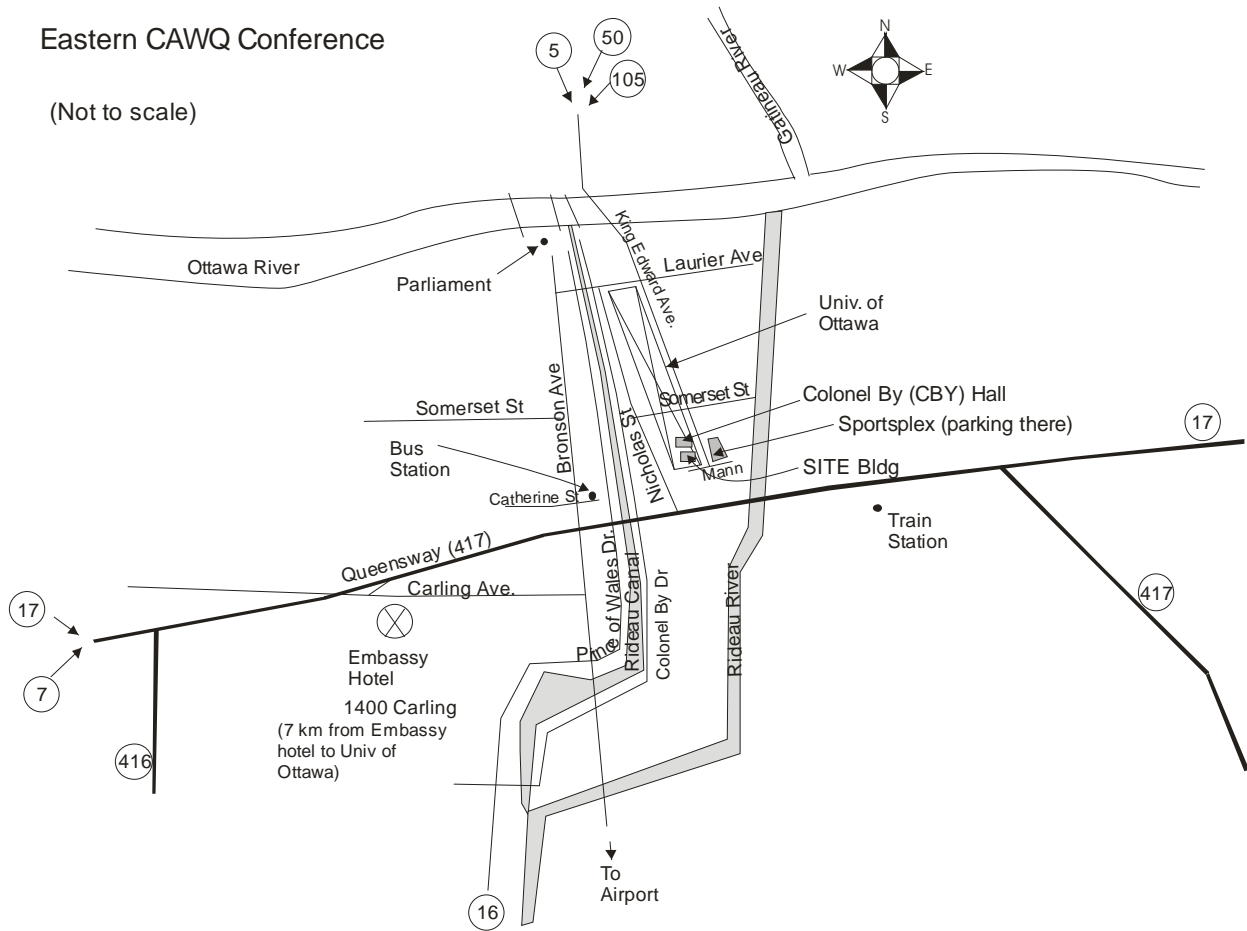

MAP FOR 25TH EASTERN CAWQ CONFERENCE

CARTE POUR 25^E CONGRÈS RÉGIONAL DE L'EST DU CANADA DE L'ACQE

Eastern CAWQ Conference

(Not to scale)

Location Addresses

Visit <http://www.uottawa.ca/maps/> for the campus map for detailed campus maps.

A map of the rooms and registration area will be provided in the conference package.

Registration: University of Ottawa SITE (School of Information Technology) entrance foyer, 800 King Edward Ave.

Hotel: Embassy West hotel, 1400 Carling, Ottawa. The Embassy West hotel is about 7 km from Colonel By Hall and the SITE building at the University of Ottawa.

Conference: SITE building, 800 King Edward Ave. Rooms 0130, 0131, and 2060 and CBY D113A. The Colonel By building is adjacent to the SITE building and they are connected by an enclosed walkway.

Poster session: SITE entrance foyer, 800 King Edward Ave.

Brooks residence, 100 Thomas More (underground garage, two blocks north from the SITE and Colonel By buildings)